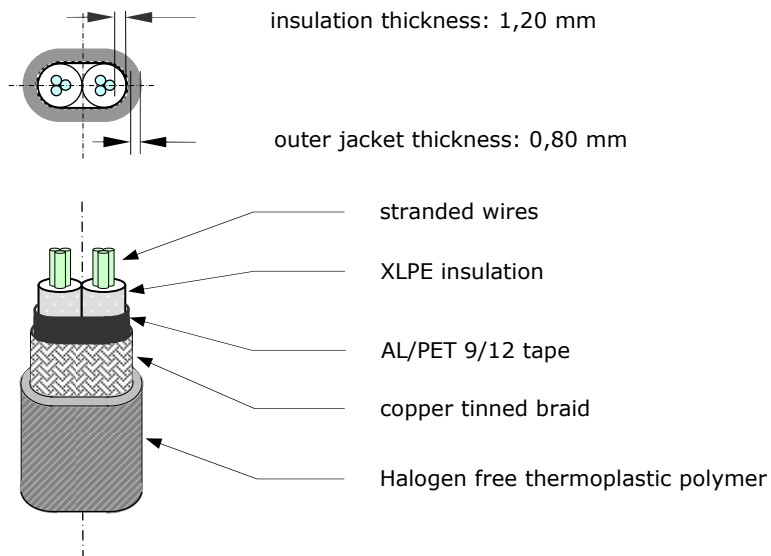

TECHNICAL DATA SHEET**ELEKTRA HEATING CABLE
Type VCD R30, 30 W/m, 230 V**

Series resistant double conductor cable

Introduction

The ELEKTRA VCD R30 Heating Cables are ready-to-install heating sets which are produced in accordance with EN 60335-2-83.

Heating cable of the length depending on the model, has factory connected cold tail cable.

A system designed for outdoor use to protect roofs, gutters and downpipes against snow and ice.

Technical specification

Construction:	Heating conductor (strand) - XLPE insulation - AL/PET 9/12 tape + copper braid - Halogen free thermoplastic polymer outer sheath, Cold tails -H05RN-F 3G1,0 or 3G1,5 or 3G2,5mm ²
Conductor form:	Flat
Dimension:	from 5,20 x 7,20 mm to 6,40 x 8,80 mm
Resistance range:	28 Ω/m to 0,083 Ω/m
Nominal power rating:	30 W/m
Max. operating temperature:	80 °C
Peak withstand temperature:	105 °C
Nominal voltage for: - heating cable - set	300/500 VAC 230 VAC
Test (dielectric) voltage:	2500 VAC
Standard(for heating cable):	IEC 60800
Standard (for set):	EN 60335-1; EN 60335-2-83

Telephone (+4822) 843 32 82
Fax (+4822) 843 47 52
e-mail: info@elektra.eu
http:// www.elektra.eu

ELEKTRA
ul. Marynarska 14
02-674 Warszawa
Poland

Construction

Technical data

30 W/m 230V

Type of product	Type of cable	Resistance	Length	Output
		Ω/m	m	W
VCD R30/240	VCD-0	29,7	7,5	240
VCD R30/280	VCD-1	19,0	10	280
VCD R30/400	VCD-3	9,70	13,5	400
VCD R30/480	VCD-4	7,42	15	480
VCD R30/640	VCD-6	3,93	21	640
VCD R30/720	VCD-7	3,05	24	720
VCD R30/970	VCD-9	1,65	33	970
VCD R30/1230	VCD-10	1,08	40	1230
VCD R30/1400	VCD-10A	0,826	46	1400
VCD R30/1580	VCD-11	0,633	53	1580
VCD R30/1900	VCD-11A	0,435	64	1900
VCD R30/2100	VCD-12	0,359	70	2100
VCD R30/2520	VCD-13	0,253	83	2520
VCD R30/2900	VCD-14A	0,191	96	2900
VCD R30/3320	VCD-16	0,145	110	3320
VCD R30/3640	VCD-17A	0,119	122	3640
VCD R30/4240	VCD-18A	0,0878	142	4240